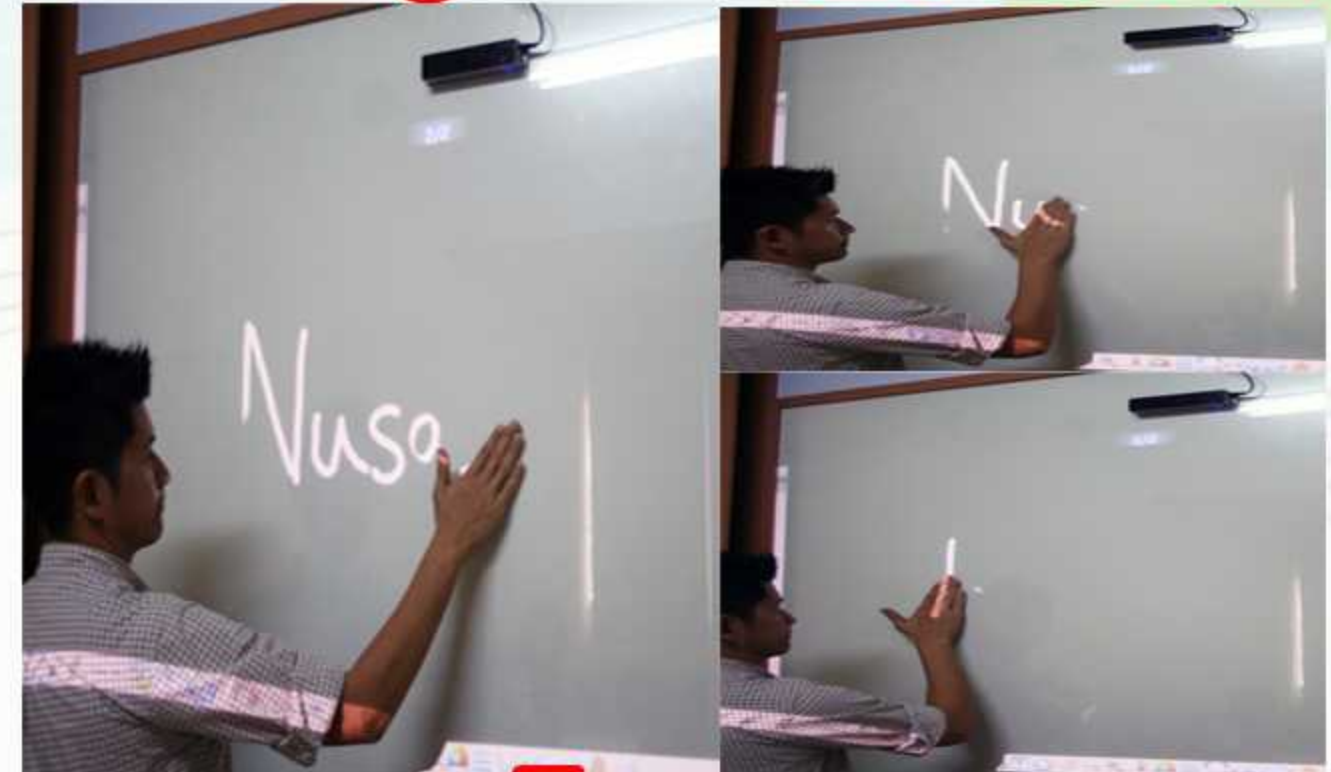

Multiple Marking

Zoom In

Zoom Out

Marking

Erase

Scroll Up or Down

TECHNICAL PARAMETERS

Calibration : Automatic (5s) / Manual (25/36 points) / Semi Automatic (4 points)